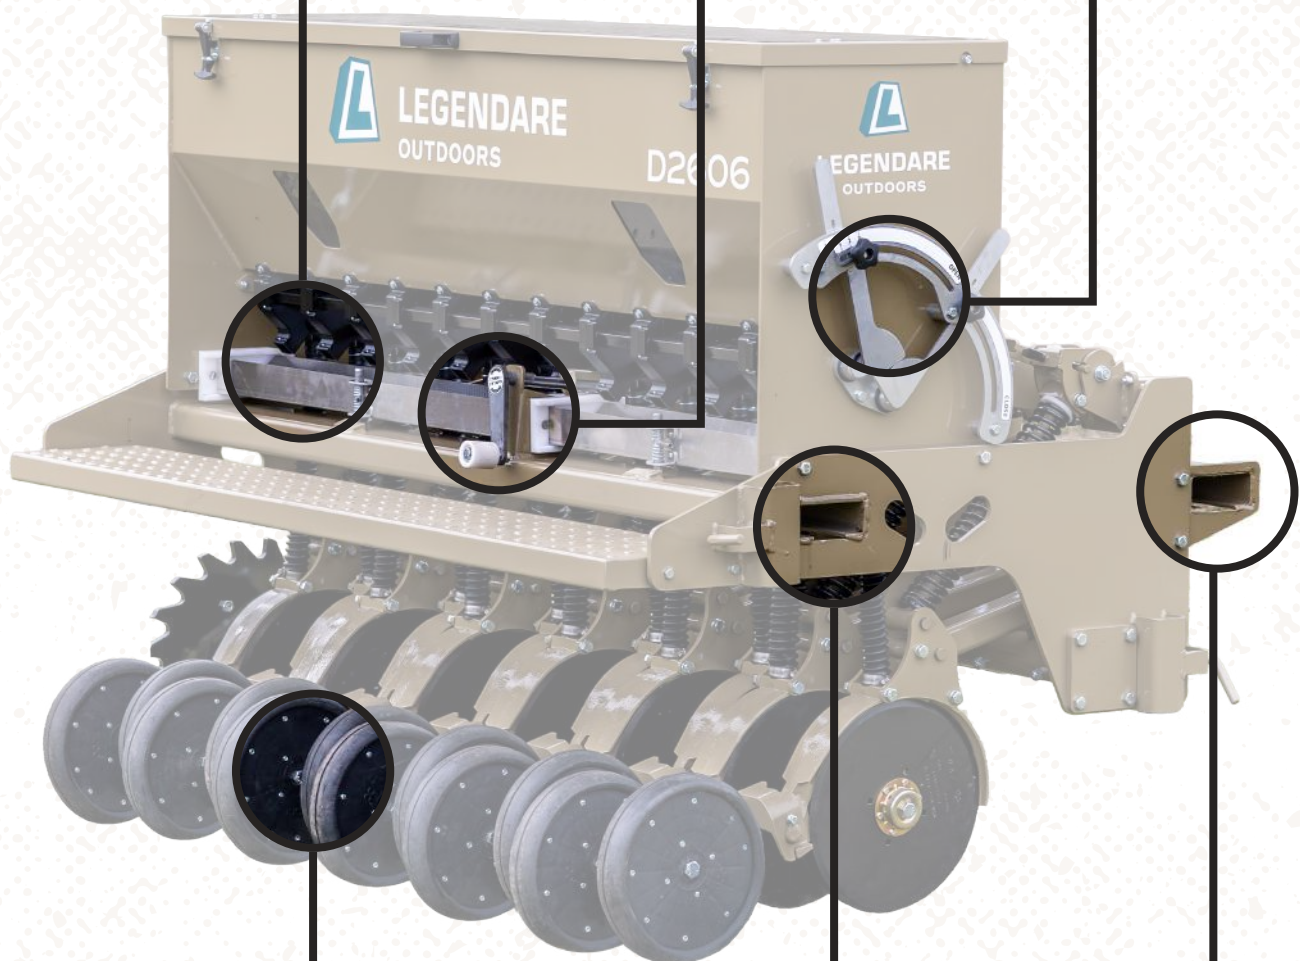

ENGINEERED FOR...

...THOSE WHO EXPECT MORE.

SEED CALIBRATION AND CLEANOUT TRAYS

SINGLE-POINT SEED DEPTH ADJUSTMENT

EASY SEED CALIBRATION AND CLEANOUT

SPRING-LOADED PRESS WHEELS

EASY-LOADING FORK POCKETS