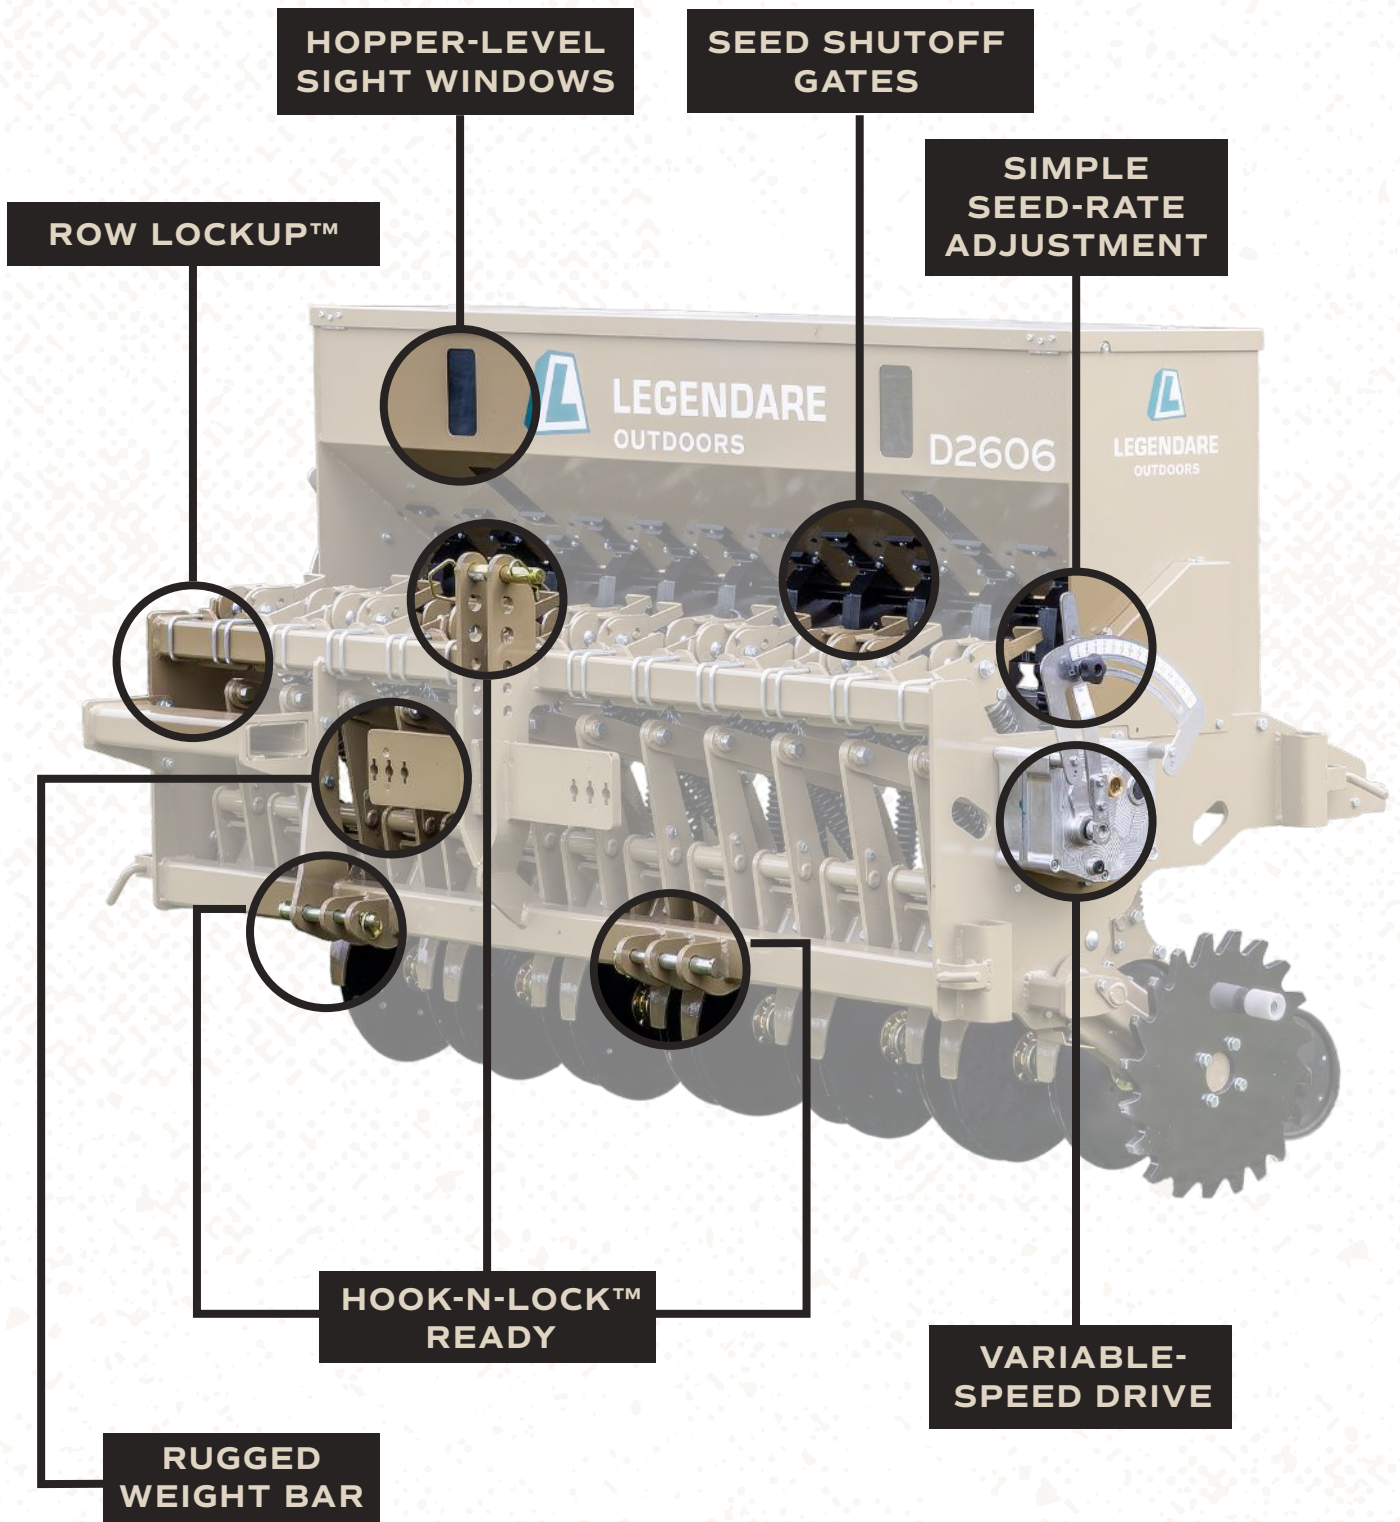

ENGINEERED FOR...

...THOSE WHO EXPECT MORE.

SEED CALIBRATION AND CLEANOUT TRAYS

SINGLE-POINT SEED DEPTH ADJUSTMENT

EASY SEED CALIBRATION AND CLEANOUT

SPRING-LOADED PRESS WHEELS

EASY-LOADING FORK POCKETS